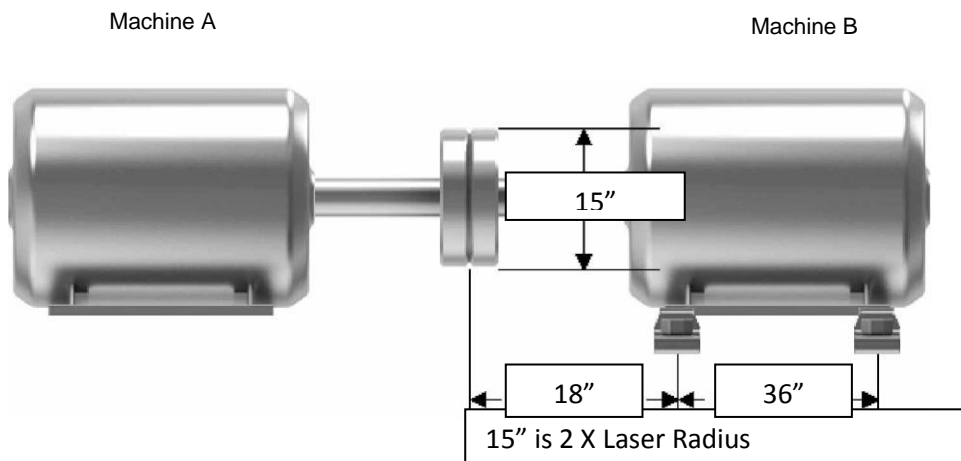

Dimensions (graphical)

<p>Coupling Diameter = 15"</p> <p>Distance to Stationary Machine = 18"</p> <p>Distance between Feet = 36"</p> <p>RPM = 1180</p>

Final Measurements:

	<u>Vertical</u>	<u>Horizontal</u>
Angular (axial)	-0.0002"	- 0.0007"
Offset (peripheral)	0.0004"	0.0014"

Results Graphic

All measurements are well within spec' for the coupling type and speed.

If you have any further questions please do not hesitate to contact me.

Regards: Rob